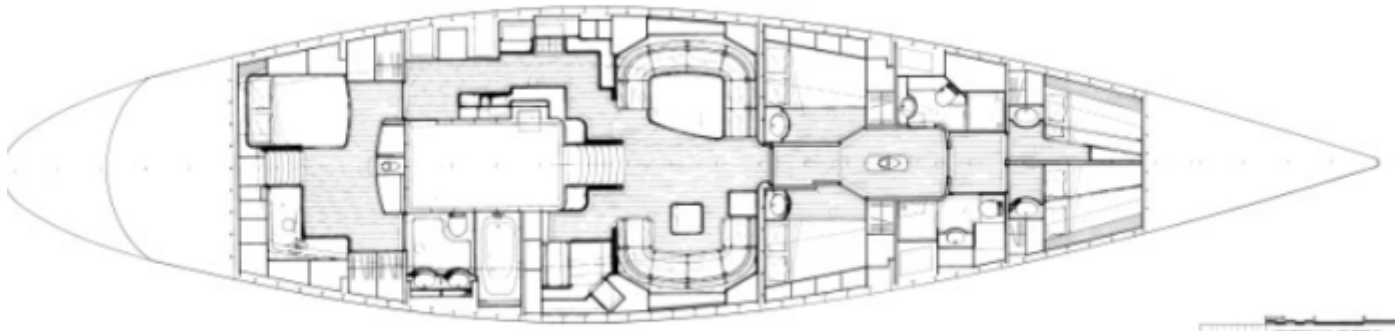

SY Aphrodite was built for luxury and comfort. She combines the qualities of a high-performance boat with elegant and comfortable cruising: Aphrodite is a true blue-water sailing yacht.

Aphrodite is based in the Anambas Islands, in Indonesia. With azure waters, secluded anchorages, and vibrant coral reefs, these untouched islands offer a paradise for sailors.

Explore hidden coves, encounter friendly locals in fishing villages, and indulge in delicious seafood. Hike through lush jungles and discover hidden waterfalls. All just a one hour flight away from Singapore.

Aphrodite has a large deck area which has two cockpits: an aft cockpit for steering and sail handling and a spacious center cockpit for guests with a table seating 8 people, a built-in fridge and a sizable bimini top for mid-day shade.

Toys on board include snorkelling and diving equipment, kayak, stand up paddle board and fishing equipment.

This is a truly unique destinations which cannot be missed for those who have a sense of adventure.

Layout