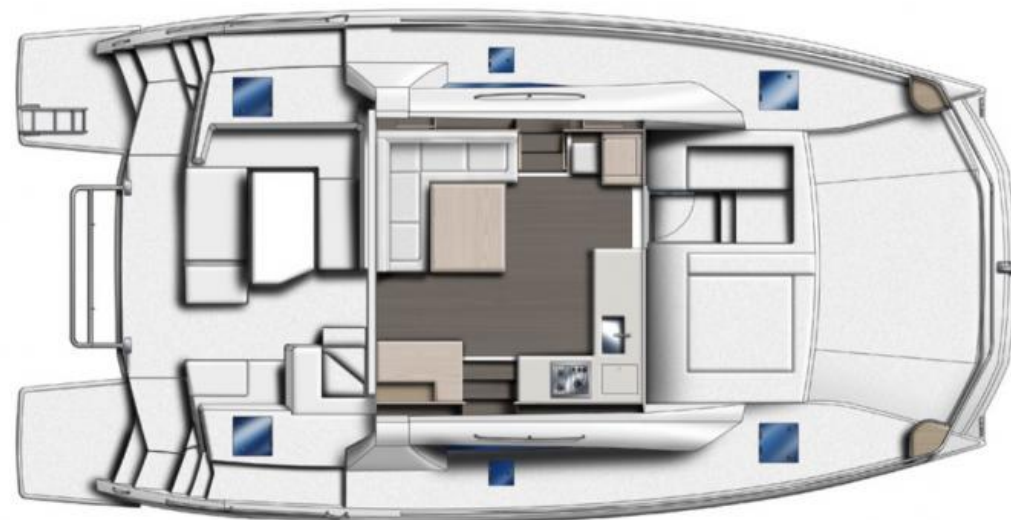

FOR CHARTER / DAYTRIPS

POWERCAT 43

MOTOR YACHT

INFORMATION

DESIGNER	: Leopard
BUILDER	: Leopard
L.O.A	: 43 ft
HULL & DECK	: catamaran
YEAR	: 2019

Layout

DAY TRIP PRICES (PRICE/DAY)

SEASON	RATE
Low season 1st May - 31st October	80,000 <i>THB / DAY</i>
High season 1st November - 30th April	85,000 <i>THB / DAY</i>
Peak season 20th December - 20th January	90,000 <i>THB / DAY</i>